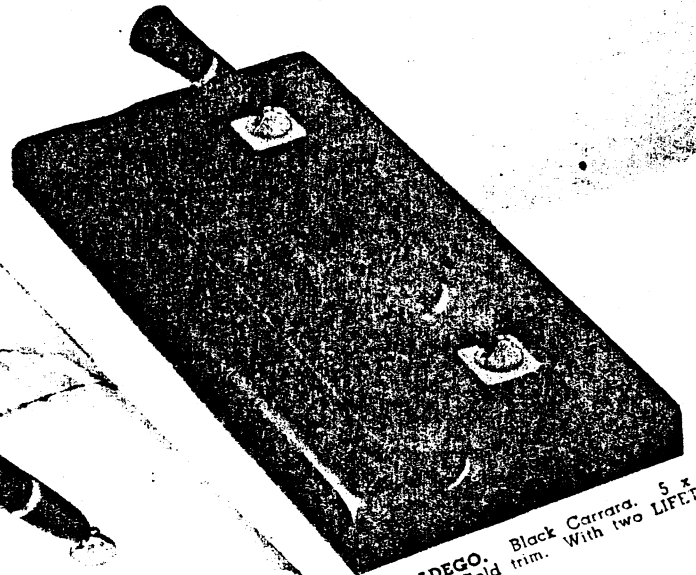

T209 ADEHR. Colored Pedrara Onyx. 5 x 10 inches. Gold trim. With two Brown LIFETIME Pens $25.00.

T199 ADEGO. Black Carrara. 5 x 10 inches. Gold trim. With two LIFETIME Pens $25.00.

All desk sets on this page also available with AUTOGRAPH LIFETIME pens for facsimile signature engraving (see page 4) at $8.00 additional per pen.